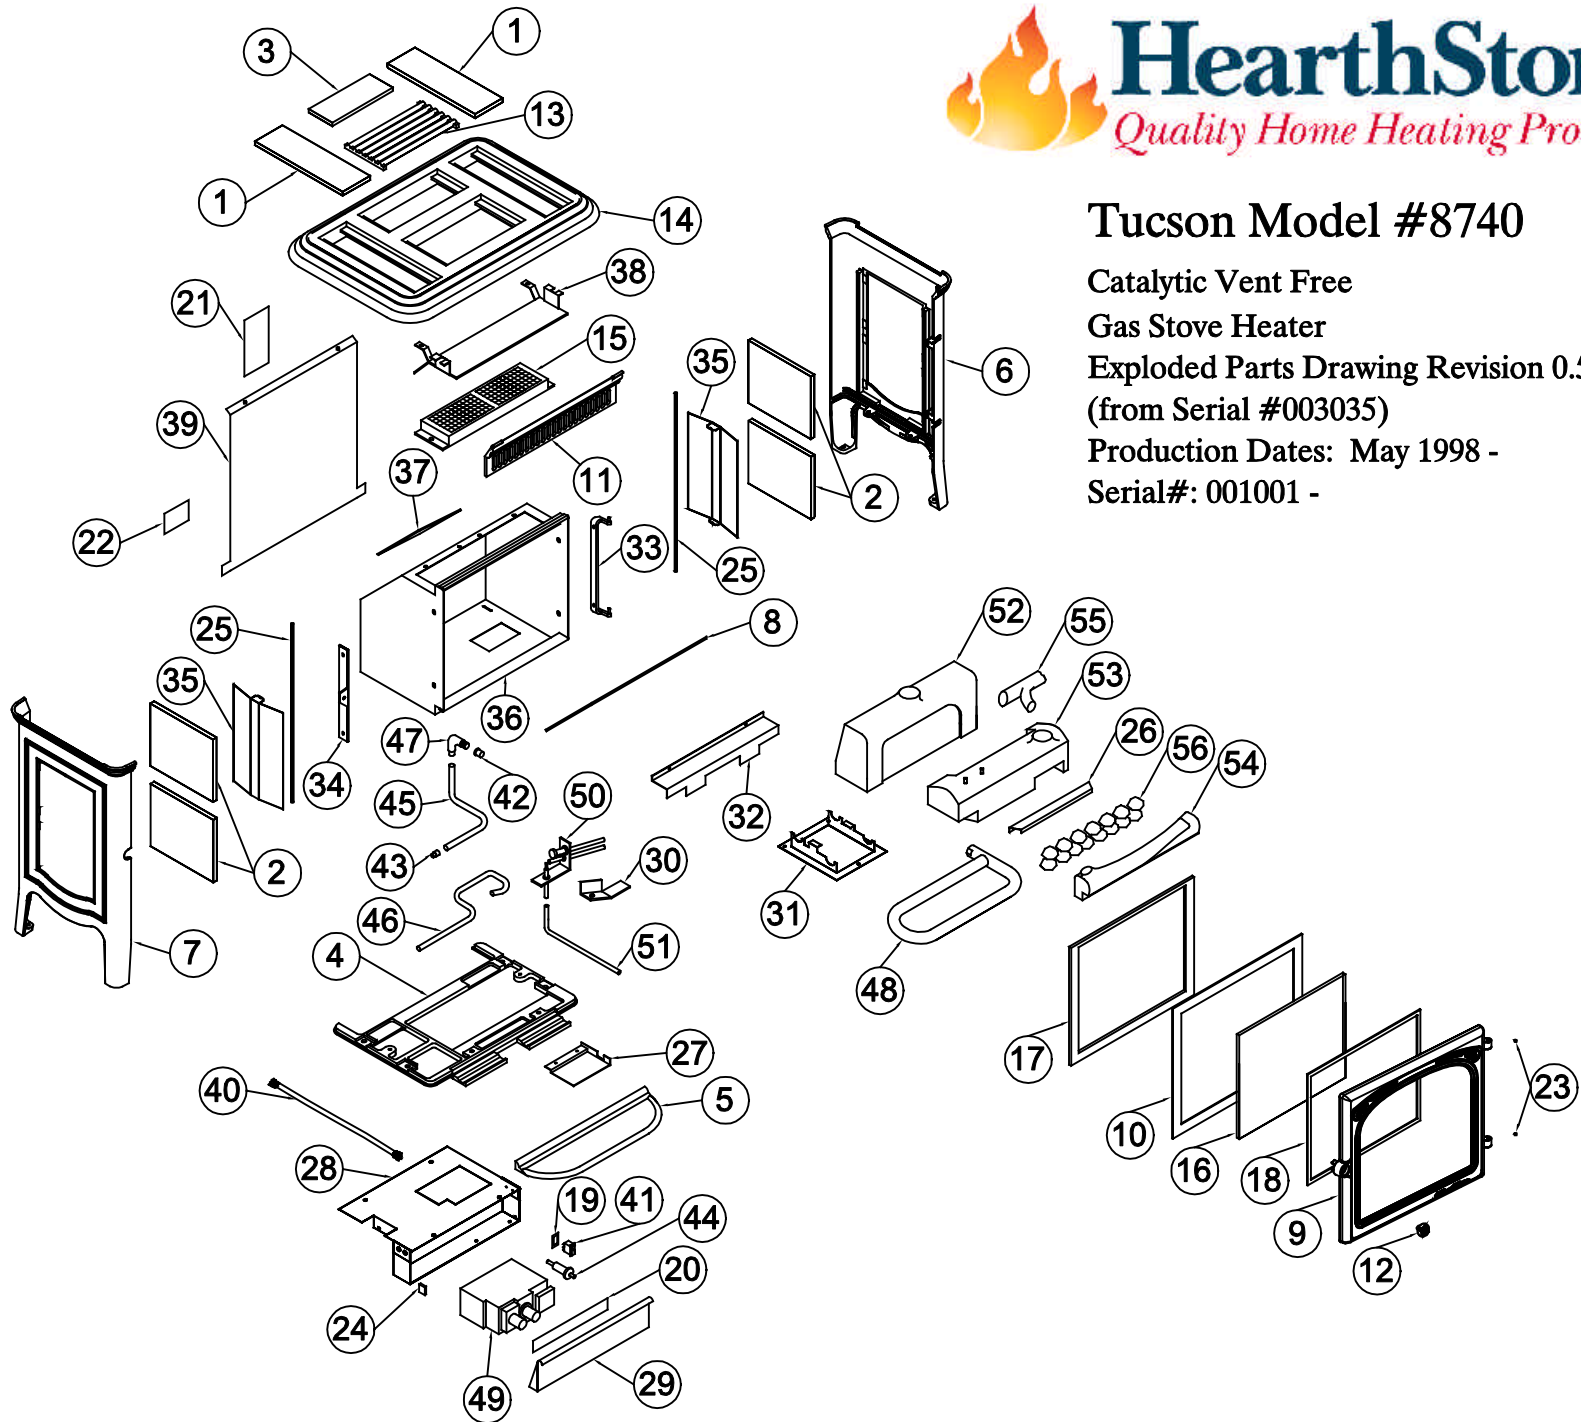

Tucson Model #8740

Catalytic Vent Free

Gas Stove Heater

Exploded Parts Drawing Revision 0.5
(from Serial #003035)

Production Dates: May 1998 -

Serial#: 001001 -

Model: Tucson Vent-Free Catalytic #8740

Production Dates: May 1998 -

Serial #: 001001 -

Note: Color must be specified for cast iron parts which are available in enamel.

Key	Part #	Description
1	1741-350	Top Stone 3 5/16" x 10 5/16"
2	1741-351	Side Stone 7 1/2" x 6 1/2"
3	1741 - 352	Top Center Stone 8 5/8" x 3 5/8"
4	2710-116	Bottom Casting
5	2710-220	Ashlip
6	2710-321	Right Side Casting
7	2710-326	Left Side Casting
8	2710-482	Firebox Baffle - Cast
9	2710-511	Door
10	2710-560	Glass Retainer Frame
11	2710-581	Front Grill
12	2710-655	Door Handle
13	2710-810	Top Grill Plate
14	2710-818	Top Casting
15	3010-157	Catalyst - Stainless Steel
16	97-58705	Glass Assembly
		Includes:
	3030-027	Glass 13 1/4" x 11 1/4" x 5mm
	3160-080	Gasket Tape 3/4" x 1/16" x5'
17	3110-057	(5') 3/8" Gasket
18	3160-080	Gasket Tape 3/4" x 1/16" x5'
19	3300-334	Label: On/Off/T-Stat
20	3300-502	Lighting Instruction Label
21	3300-508	Safety Rating Label
22	3300-512	Combustion/Vent Warning Label
23	4700-0605	Hinge Cap Plugs 3/16" ID x 11/16" OD
24	4700-0795	Access Door Magnet
25	5210-3070	Threaded Rod 1/4-20 x 19"
26	5320-070	Ember Support Screen